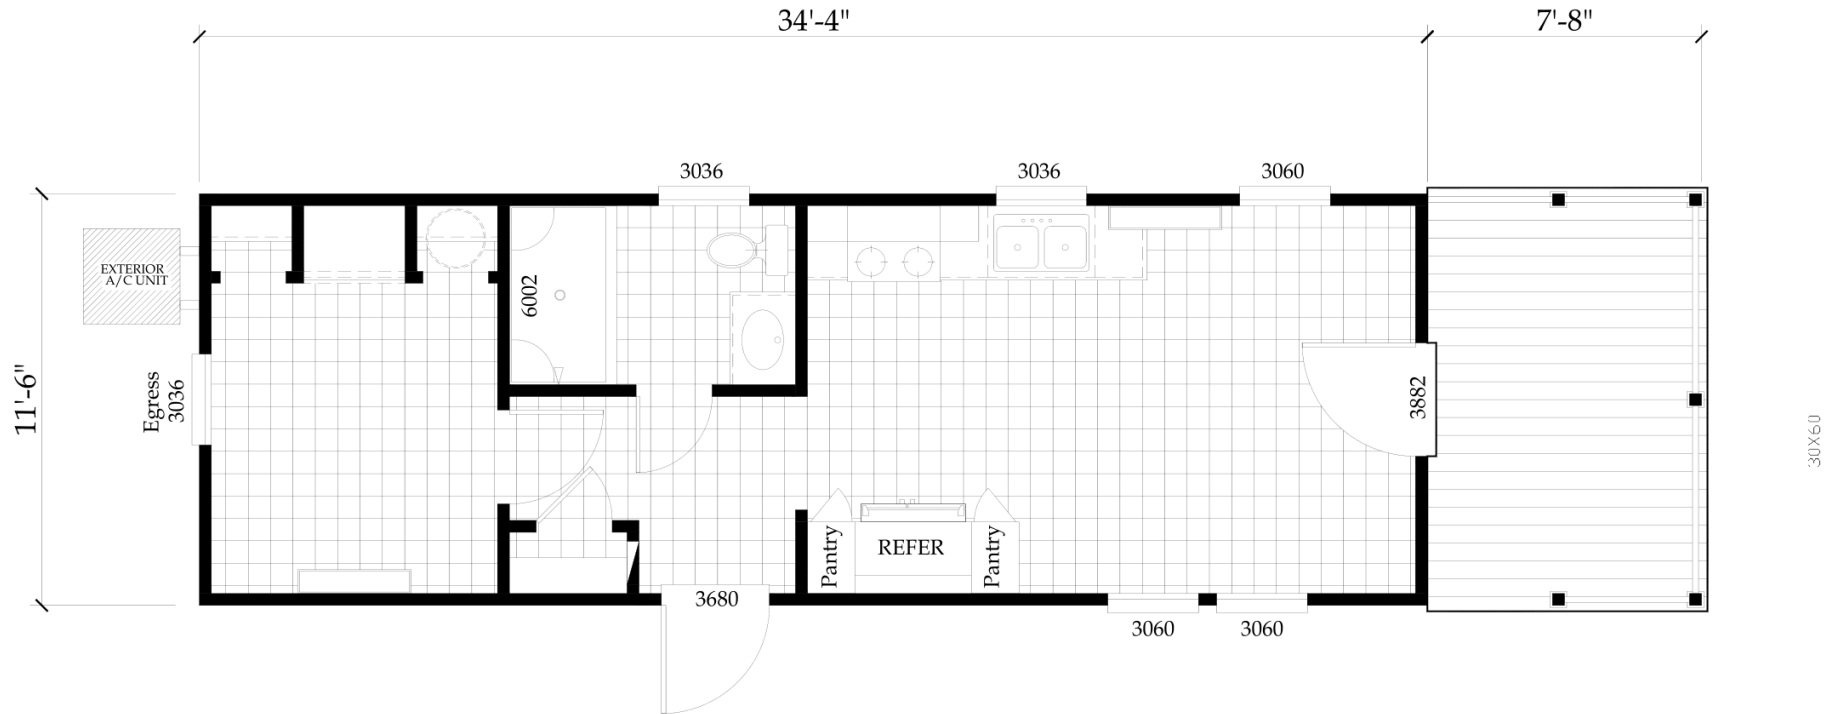

Atlantic

MODEL 124211A

1 Bedroom

1 Bathroom

393 Sq. Ft.

12'x46'

DISCLAIMER: Because we are continually updating our products and process, the plans, dimensions, materials, features and other specifications shown here are subject to change without notice or obligation. Please refer to working drawings for actual dimensions. Renderings and floor plans are artist's depictions only and may vary from the completed home. Room dimensions and square footage calculations are approximate subject to industry standards. Some features shown are optional.

WWW.WINSTONHB.COM

**CRAFTED
WITH
PRIDE**

Atlantic

BY WINSTON

1 Bedroom

1 Bathroom

393 Sq. Ft.

12'x46'