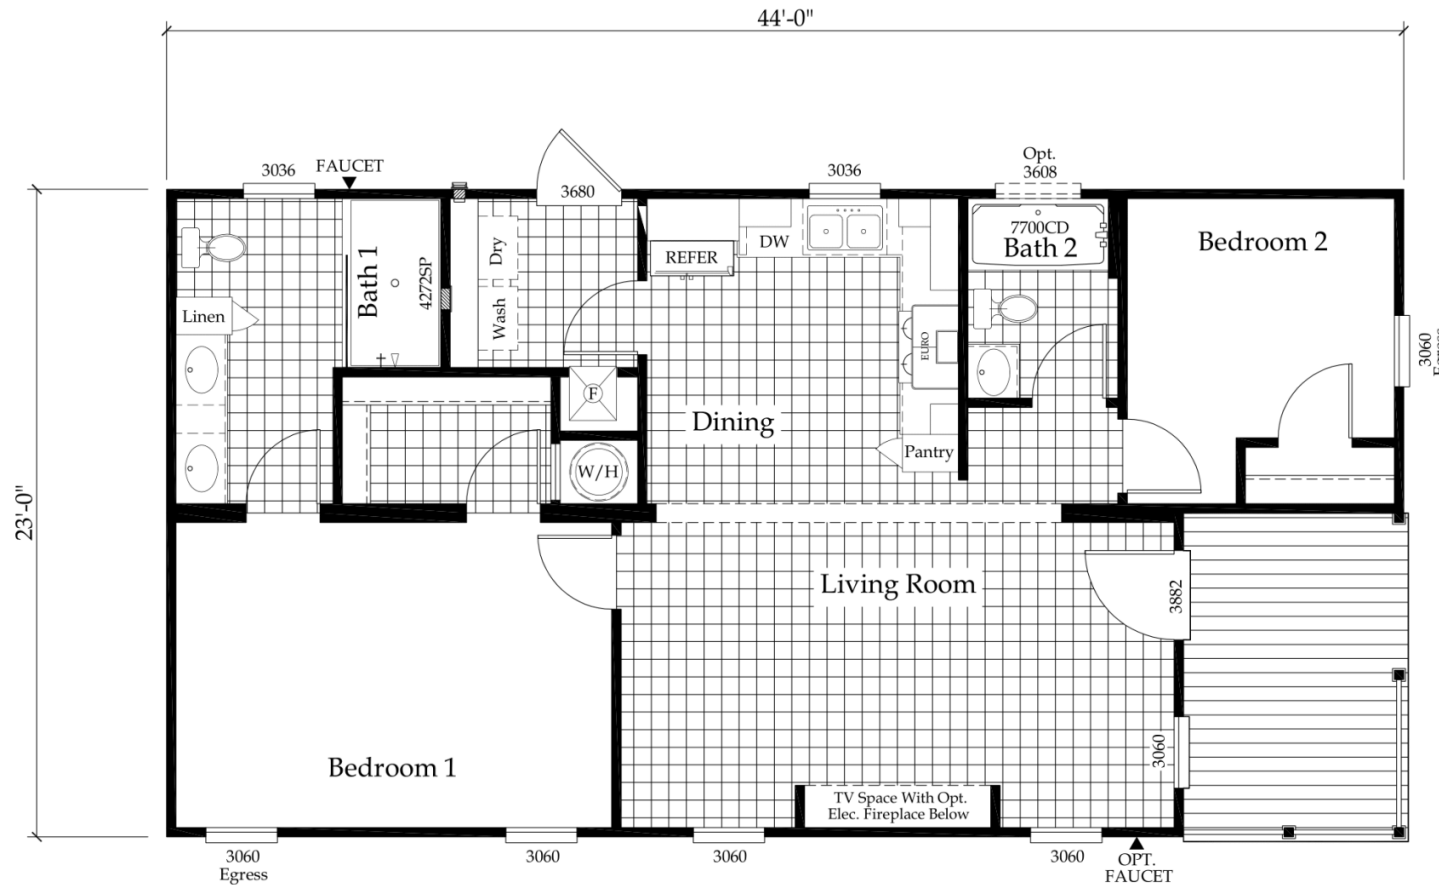

Sanibel (Model 24422A)

2
BEDROOMS

2
BATHROOMS

24x48
L x W (FT)

922
SQUARE FT

DISCLAIMER: Because we are continually updating our products and process, the plans, dimensions, materials, features and other specifications shown here are subject to change without notice or obligation. Please refer to working drawings for actual dimensions. Renderings and floor plans are artist's depictions only and may vary from the completed home. Room dimensions and square footage calculations are approximate subject to industry standards. Some features shown are optional.