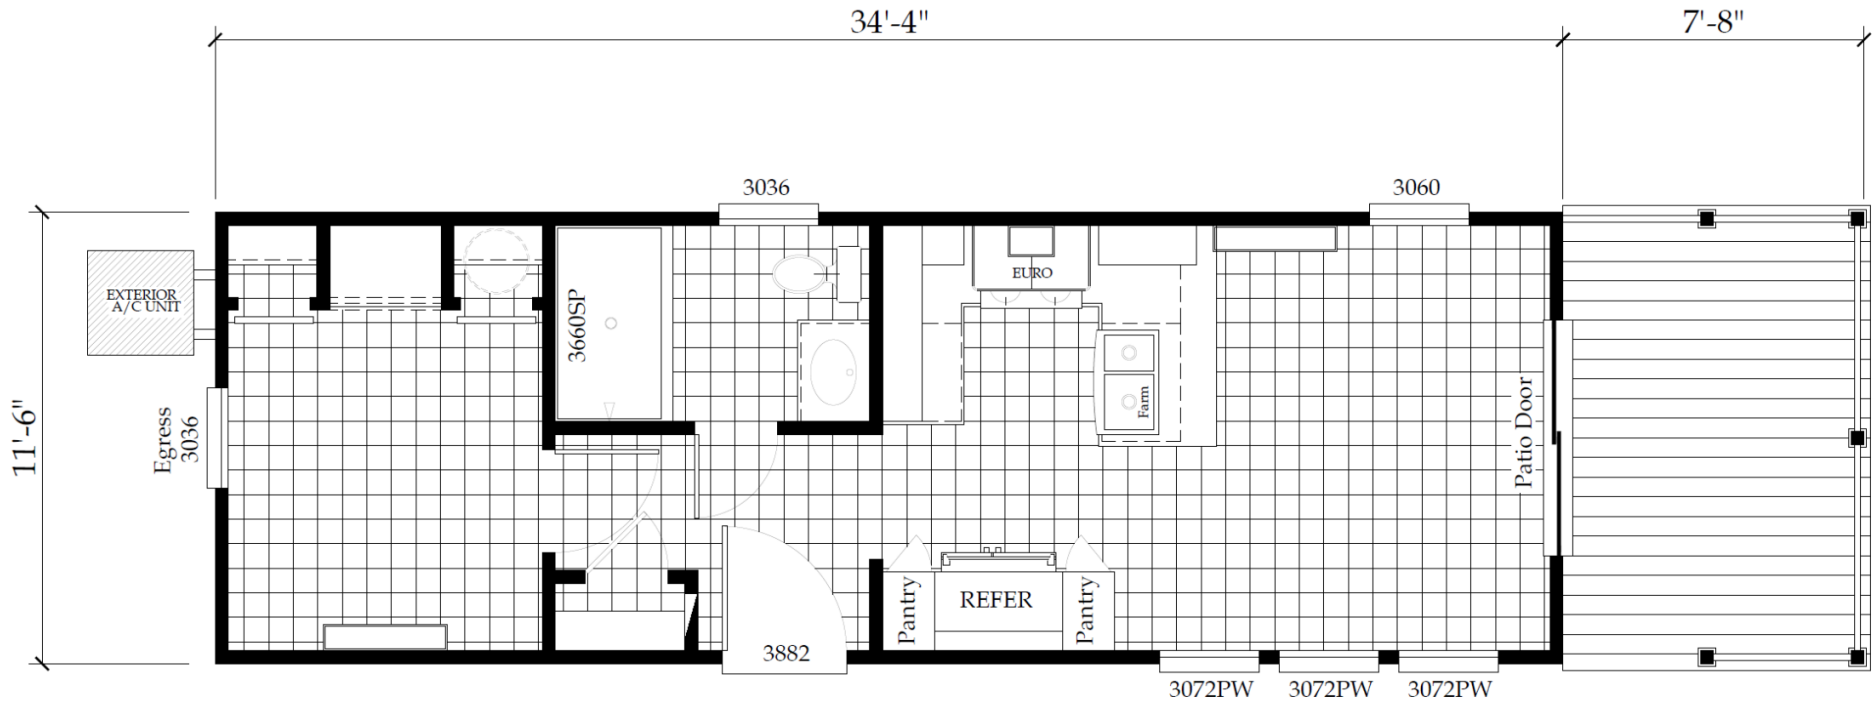

Gulf Breeze

MODEL 124211B

1 Bedroom

1 Bathroom

393 Sq. Ft.

12'x46'

DISCLAIMER: Because we are continually updating our products and process, the plans, dimensions, materials, features and other specifications shown here are subject to change without notice or obligation. Please refer to working drawings for actual dimensions. Renderings and floor plans are artist's depictions only and may vary from the completed home. Room dimensions and square footage calculations are approximate subject to industry standards. Some features shown are optional.

WWW.WINSTONHB.COM

**CRAFTED
WITH
PRIDE**

Gulf Breeze

1 Bedroom

1 Bathroom

393 Sq. Ft.

12'x46'

WWW.WINSTONHB.COM